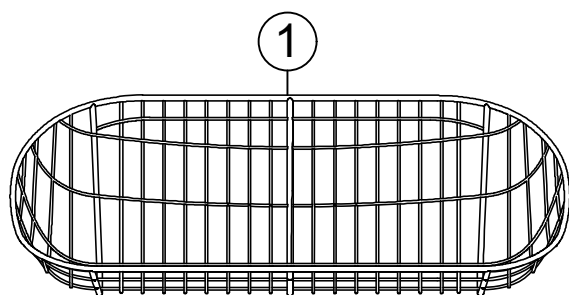

PLANTAGEN®

GRIMSTAD SOFA SET

PARTS

Check that you've received
all parts listed below.

BOX: 1/2

PARTS

Check that you've received
all parts listed below.

BOX: 2/2

7 x2

8 x2

9 x2

HARDWARE

Check that you've received
all hardware listed below.

A x 10

M6x15mm

B x 14

Ø16x1 mm

C x 1

4 mm

D x 4

M6x25mm

STEP 1

STEP 2

IMPORTANT NOTE: