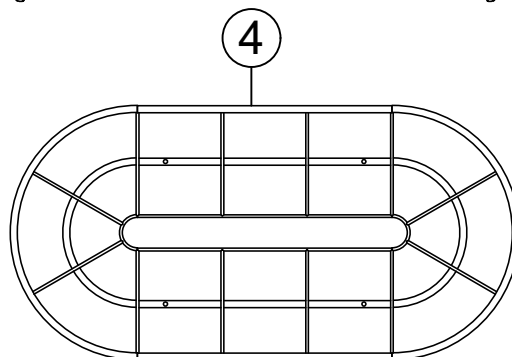

PLANTAGEN®

GRIMSTAD SOFA SET

PARTS

Check that you've received
all parts listed below.

BOX: 1/2

PARTS

Check that you've received
all parts listed below.

BOX: 2/2

7 x2

8 x2

9 x2

HARDWARE

Check that you've received
all hardware listed below.

A x 10

M6x15mm

B x 14

Ø16x1 mm

C x 1

4 mm

D x 4

M6x25mm

STEP 1

STEP 2

IMPORTANT NOTE: