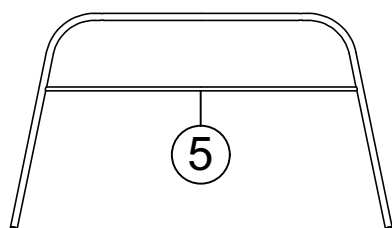

PLANTAGEN®

GRIMSTAD SOFA SET

PARTS

Check that you've received
all parts listed below.

BOX: 1/2

PARTS

Check that you've received
all parts listed below.

BOX: 2/2

7 x2

8 x2

9 x2

HARDWARE

Check that you've received
all hardware listed below.

A x 10

M6x15mm

B x 14

Ø16x1 mm

C x 1

4 mm

D x 4

M6x25mm

STEP 1

STEP 2

IMPORTANT NOTE: