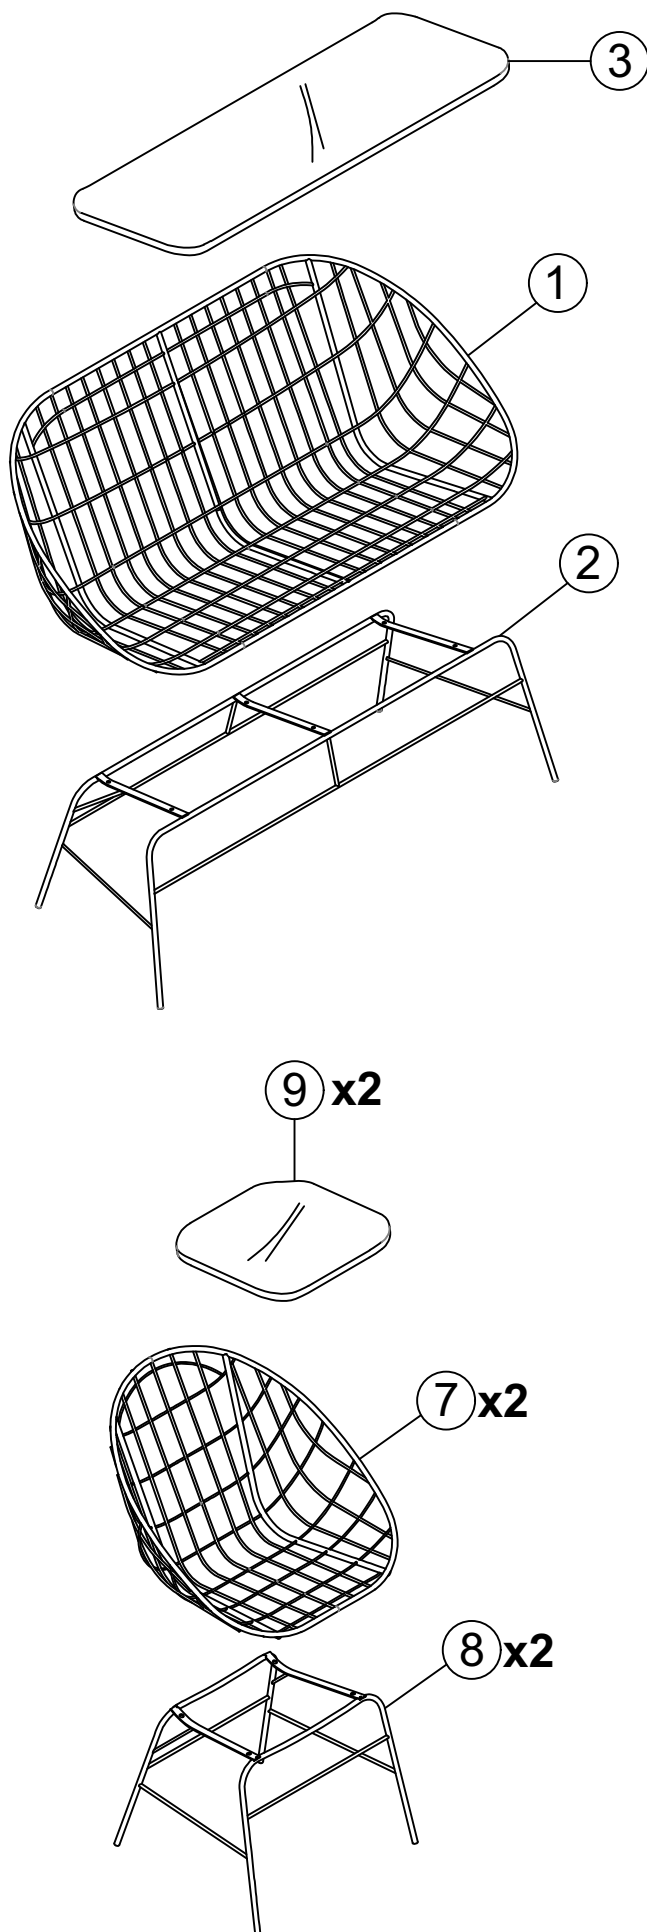

PLANTAGEN®

GRIMSTAD SOFA SET

PARTS

Check that you've received
all parts listed below.

BOX: 1/2

PARTS

Check that you've received
all parts listed below.

BOX: 2/2

7 x2

8 x2

9 x2

HARDWARE

Check that you've received
all hardware listed below.

A x 10

M6x15mm

B x 14

Ø16x1 mm

C x 1

4 mm

D x 4

M6x25mm

STEP 1

STEP 2

IMPORTANT NOTE: