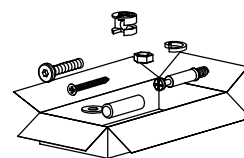

PLANTAGEN®

GRIMSTAD SOFA SET

PARTS

Check that you've received
all parts listed below.

BOX: 1/2

PARTS

Check that you've received
all parts listed below.

BOX: 2/2

7 x2

8 x2

9 x2

HARDWARE

Check that you've received
all hardware listed below.

A x 10

M6x15mm

B x 14

Ø16x1 mm

C x 1

4 mm

D x 4

M6x25mm

STEP 1

STEP 2

IMPORTANT NOTE: