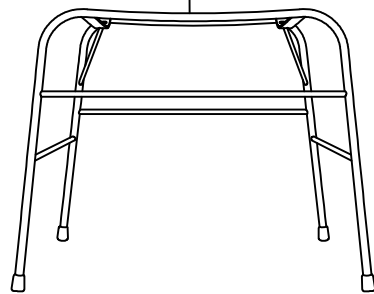

PLANTAGEN®

GRIMSTAD SOFA SET

PARTS

Check that you've received
all parts listed below.

BOX: 1/2

PARTS

Check that you've received
all parts listed below.

BOX: 2/2

7 x2

8 x2

9 x2

HARDWARE

Check that you've received
all hardware listed below.

A x 10

M6x15mm

B x 14

Ø16x1 mm

C x 1

4 mm

D x 4

M6x25mm

STEP 1

STEP 2

IMPORTANT NOTE: