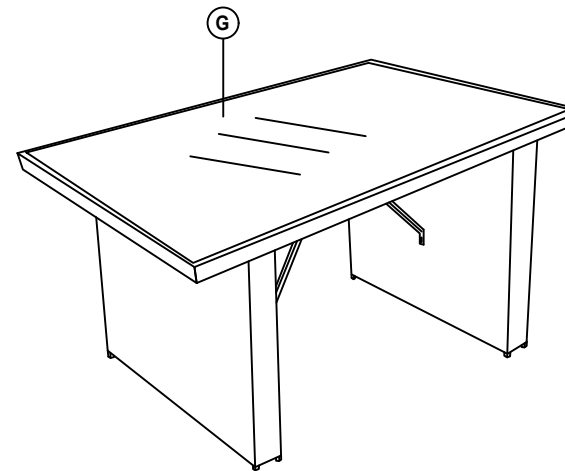

DESCRIPTION

PLANTAGEN®

ALICANTE

Hörnsoffa/Hjørnesofasett/Kulma sohvaryhmä/Corner sofa set

Step 1

Step 2

HARDWARE

No.	Item	Detail	Quantity
1	X		x12
2	Y		x1
3	L2	 M6x20mm	x12
4	A		x1
5	B		x2
6	C		x2

Step 3

IMPORTANT NOTE:

Do not tighten all screws/bolts until all completely assembled.

Thank you.

DESCRIPTION

Right Seat

HARDWARE

No.	Item	Detail	Quantity
1	X		x8
2	Y		x1
3	L1	M6x40mm	x8
4	A		x1
5	B		x1

Thank you.

DESCRIPTION

Left Seat

HARDWARE

No.	Item	Detail	Quantity
1	X		x12
2	Y		x1
3	L1	M6x40mm	x12
4	C		x1
5	D		x1
6	E		x1

Step 1: Positioning the back like the right seat

PLANTAGEN
ALICANTE
Hörnsoffa/Hjørnesofasett/Kulma sohvaryhmä/Corner sofa set