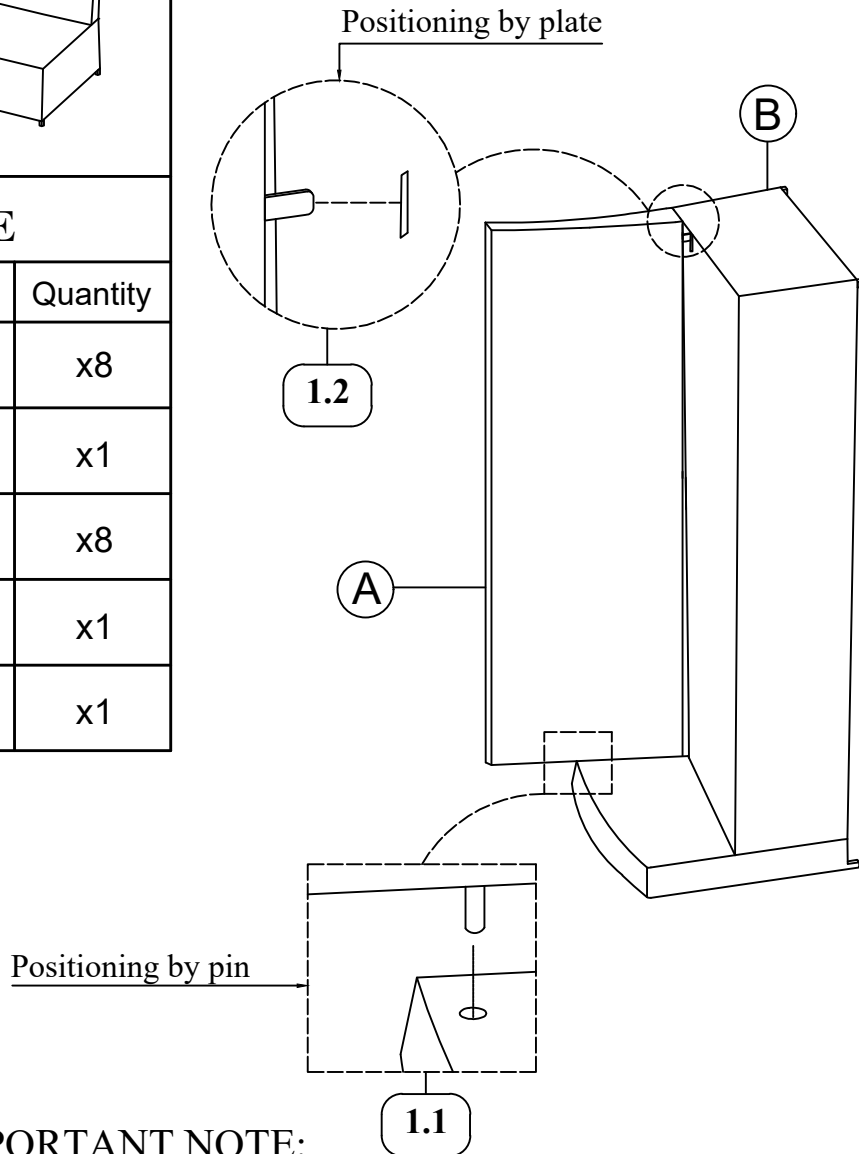

Step 3

IMPORTANT NOTE:

Do not tighten all screws/bolts until all completely assembled.

Thank you.

DESCRIPTION

Right Seat

HARDWARE

No.	Item	Detail	Quantity
1	X		x8
2	Y		x1
3	L1	M6x40mm	x8
4	A		x1
5	B		x1

PLANTAGEN®

ALICANTE

Hörnsoffa/Hjørnesofasett/Kulma sohvaryhmä/Corner sofa set

Step 1: Positioning the back

Step 2: Assembly bolts

IMPORTANT NOTE:

Do not tighten all screws/bolts until all completely assembled.

Thank you.

DESCRIPTION

Left Seat

HARDWARE

No.	Item	Detail	Quantity
1	X		x12
2	Y		x1
3	L1	M6x40mm	x12
4	C		x1
5	D		x1
6	E		x1

Step 1: Positioning the back like the right seat

PLANTAGEN
ALICANTE
Hörnsoffa/Hjørnesofasett/Kulma sohvaryhmä/Corner sofa set