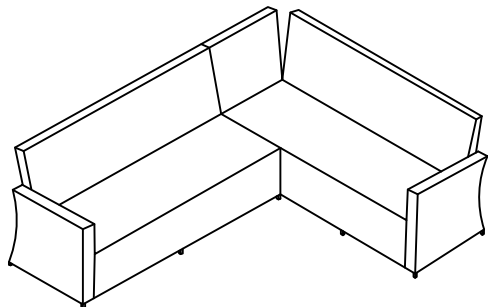

DESCRIPTION