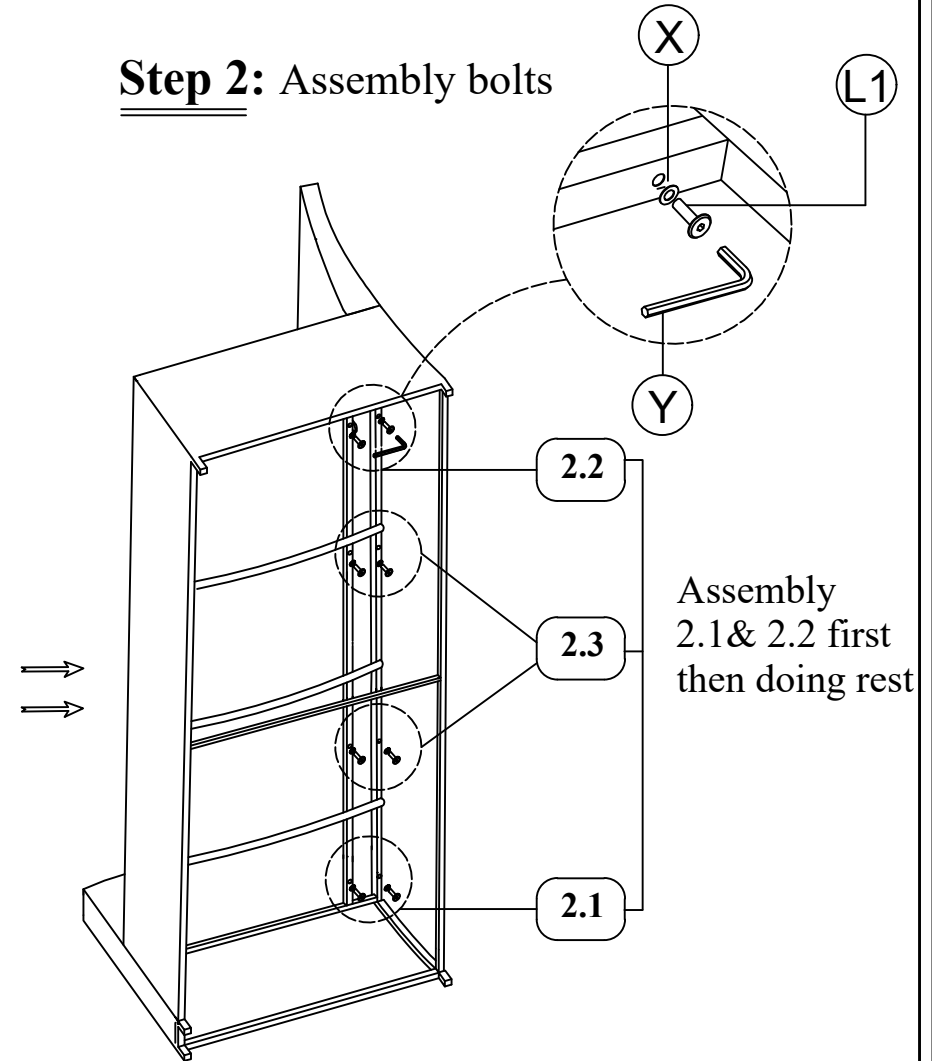

Step 3

IMPORTANT NOTE:

Do not tighten all screws/bolts until all completely assembled.

Thank you.

DESCRIPTION

Right Seat

HARDWARE

No.	Item	Detail	Quantity
1	X		x8
2	Y		x1
3	L1	M6x40mm	x8
4	A		x1
5	B		x1

PLANTAGEN®

ALICANTE

Hörnsoffa/Hjørnesofasett/Kulma sohvaryhmä/Corner sofa set

Step 1: Positioning the back

Step 2: Assembly bolts

IMPORTANT NOTE:

Do not tighten all screws/bolts until all completely assembled.

Thank you.

DESCRIPTION

Left Seat

HARDWARE

No.	Item	Detail	Quantity
1	X		x12
2	Y		x1
3	L1	M6x40mm	x12
4	C		x1
5	D		x1
6	E		x1

Step 1: Positioning the back like the right seat

PLANTAGEN
ALICANTE
Hörnsoffa/Hjørnesofasett/Kulma sohvaryhmä/Corner sofa set