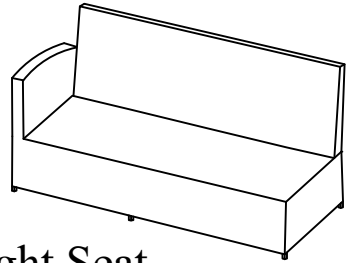

DESCRIPTION

PLANTAGEN®

ALICANTE

Hörnsoffa/Hjørnesofasett/Kulma sohvaryhmä/Corner sofa set

Step 1

Step 2

HARDWARE

No.	Item	Detail	Quantity
1	X		x12
2	Y		x1
3	L2	 M6x20mm	x12
4	A		x1
5	B		x2
6	C		x2

Step 3

IMPORTANT NOTE:

Do not tighten all screws/bolts until all completely assembled.

Thank you.

DESCRIPTION

Right Seat

HARDWARE

No.	Item	Detail	Quantity
1	X		x8
2	Y		x1
3	L1	M6x40mm	x8
4	A		x1
5	B		x1

PLANTAGEN®

ALICANTE

Hörnsoffa/Hjørnesofasett/Kulma sohvaryhmä/Corner sofa set

Step 1: Positioning the back

Step 2: Assembly bolts

IMPORTANT NOTE:

Do not tighten all screws/bolts until all completely assembled.

Thank you.

DESCRIPTION

Left Seat

HARDWARE

No.	Item	Detail	Quantity
1	X		x12
2	Y		x1
3	L1	M6x40mm	x12
4	C		x1
5	D		x1
6	E		x1

Step 1: Positioning the back like the right seat

PLANTAGEN
ALICANTE
Hörnsoffa/Hjørnesofasett/Kulma sohvaryhmä/Corner sofa set