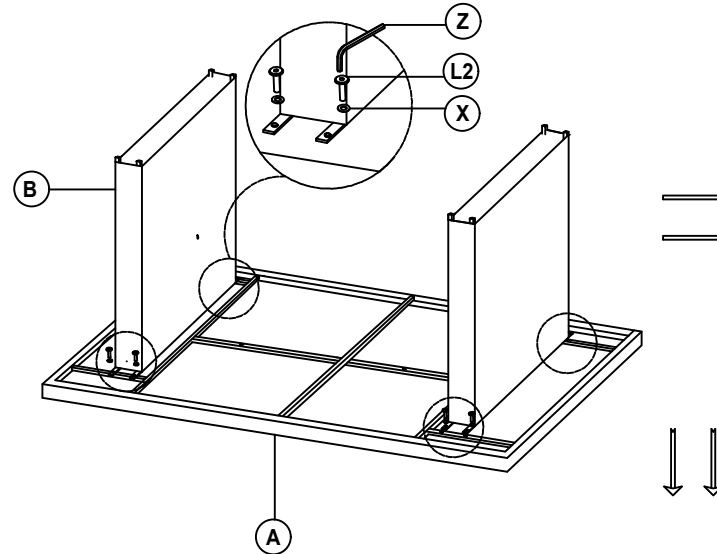

DESCRIPTION

PLANTAGEN®

ALICANTE

Hörnsoffa/Hjørnesofasett/Kulma sohvaryhmä/Corner sofa set

Step 1

Step 2

HARDWARE

No.	Item	Detail	Quantity
1	X		x12
2	Y		x1
3	L2	 M6x20mm	x12
4	A		x1
5	B		x2
6	C		x2

Step 3

IMPORTANT NOTE:

Do not tighten all screws/bolts until all completely assembled.

Thank you.

DESCRIPTION

Right Seat

HARDWARE

No.	Item	Detail	Quantity
1	X		x8
2	Y		x1
3	L1	M6x40mm	x8
4	A		x1
5	B		x1

PLANTAGEN®

ALICANTE

Hörnsoffa/Hjørnesofasett/Kulma sohvaryhmä/Corner sofa set

Step 1: Positioning the back

Step 2: Assembly bolts

IMPORTANT NOTE:

Do not tighten all screws/bolts until all completely assembled.

Thank you.

DESCRIPTION

Left Seat

HARDWARE

No.	Item	Detail	Quantity
1	X		x12
2	Y		x1
3	L1	M6x40mm	x12
4	C		x1
5	D		x1
6	E		x1

Step 1: Positioning the back like the right seat

PLANTAGEN
ALICANTE
Hörnsoffa/Hjørnesofasett/Kulma sohvaryhmä/Corner sofa set