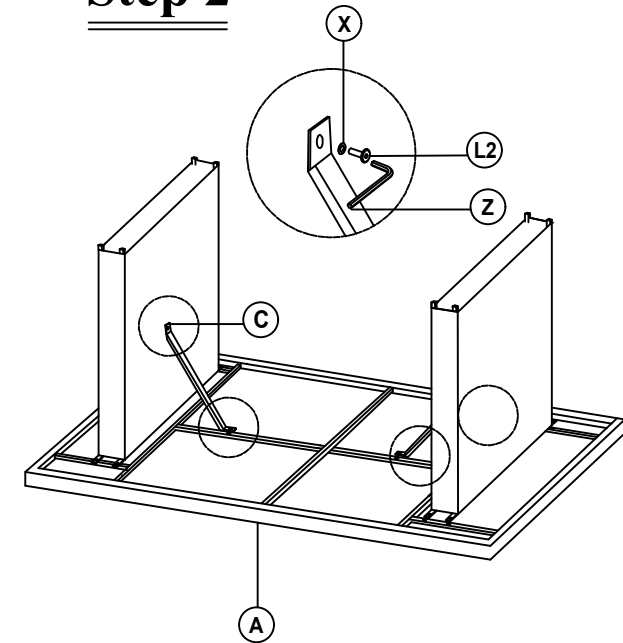

DESCRIPTION

PLANTAGEN®

ALICANTE

Hörnsoffa/Hjørnesofasett/Kulma sohvaryhmä/Corner sofa set

Step 1

Step 2

HARDWARE

No.	Item	Detail	Quantity
1	X		x12
2	Y		x1
3	L2	 M6x20mm	x12
4	A		x1
5	B		x2
6	C		x2

Step 3

IMPORTANT NOTE:

Do not tighten all screws/bolts until all completely assembled.

Thank you.

DESCRIPTION

Right Seat

HARDWARE

No.	Item	Detail	Quantity
1	X		x8
2	Y		x1
3	L1	M6x40mm	x8
4	A		x1
5	B		x1

PLANTAGEN®

ALICANTE

Hörnsoffa/Hjørnesofasett/Kulma sohvaryhmä/Corner sofa set

Step 1: Positioning the back

Step 2: Assembly bolts

IMPORTANT NOTE:

Do not tighten all screws/bolts until all completely assembled.

Thank you.

DESCRIPTION

Left Seat

HARDWARE

No.	Item	Detail	Quantity
1	X		x12
2	Y		x1
3	L1	M6x40mm	x12
4	C		x1
5	D		x1
6	E		x1

Step 1: Positioning the back like the right seat

PLANTAGEN
ALICANTE
Hörnsoffa/Hjørnesofasett/Kulma sohvaryhmä/Corner sofa set