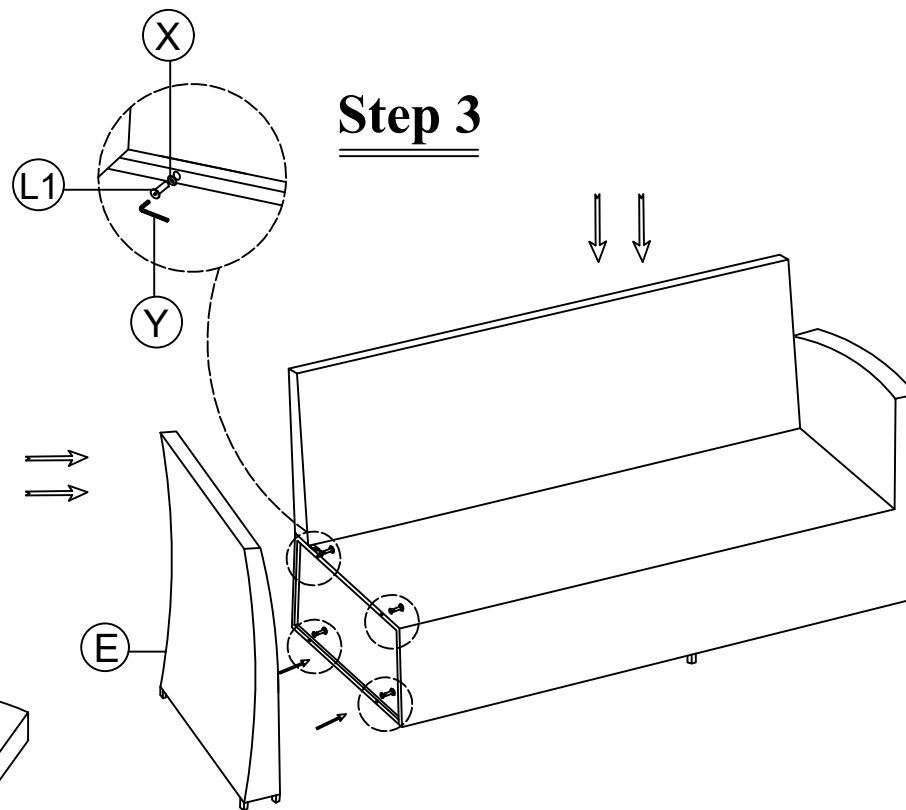

Thank you.

DESCRIPTION

Left Seat

HARDWARE

No.	Item	Detail	Quantity
1	X		x12
2	Y		x1
3	L1	M6x40mm	x12
4	C		x1
5	D		x1
6	E		x1

Step 1: Positioning the back like the right seat

PLANTAGEN
ALICANTE
Hörnsoffa/Hjørnesofasett/Kulma sohvaryhmä/Corner sofa set

Step 2: Assembly bolts

Assembly
2.1 & 2.2 first
then doing rest

Step 3

IMPORTANT NOTE:

Do not tighten all screws/bolts until all completely assembled.
Thank you.

DESCRIPTION

PLANTAGEN®

ALICANTE